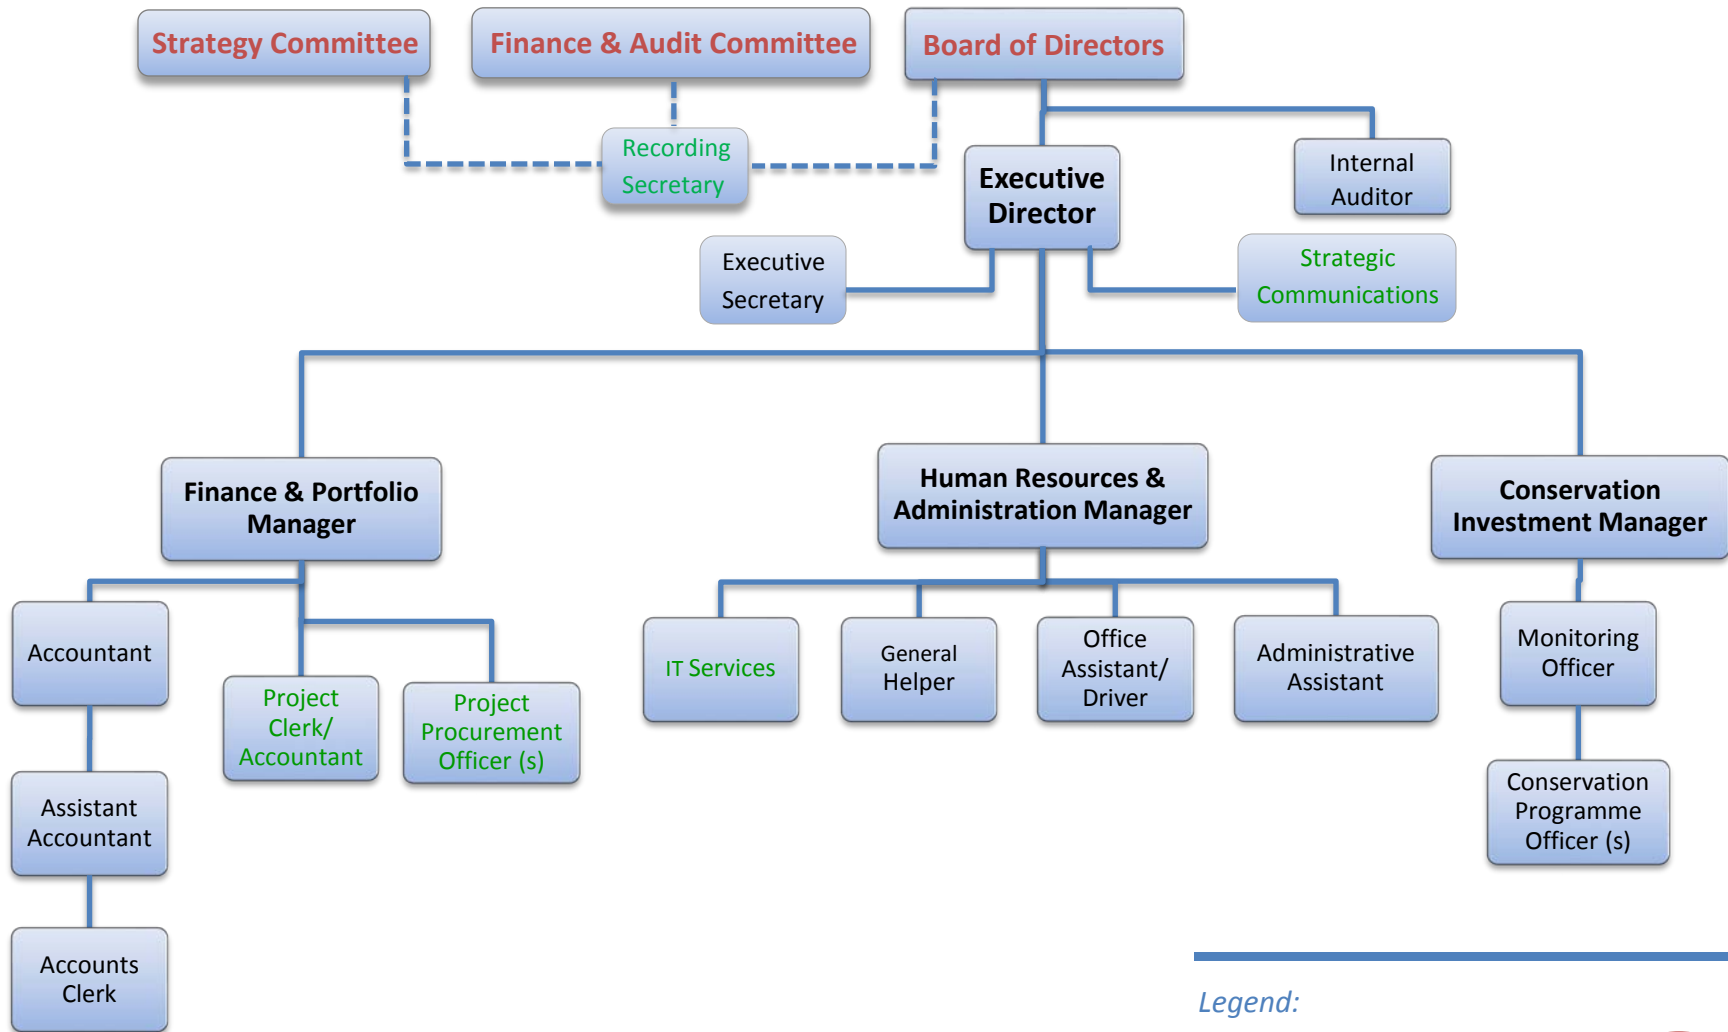

Protected Areas Conservation Trust Organizational Chart

Legend:

- Governance function/ roles - ●
- Outsourced functions/ roles - ●
- Management functions/ roles - **Abc**